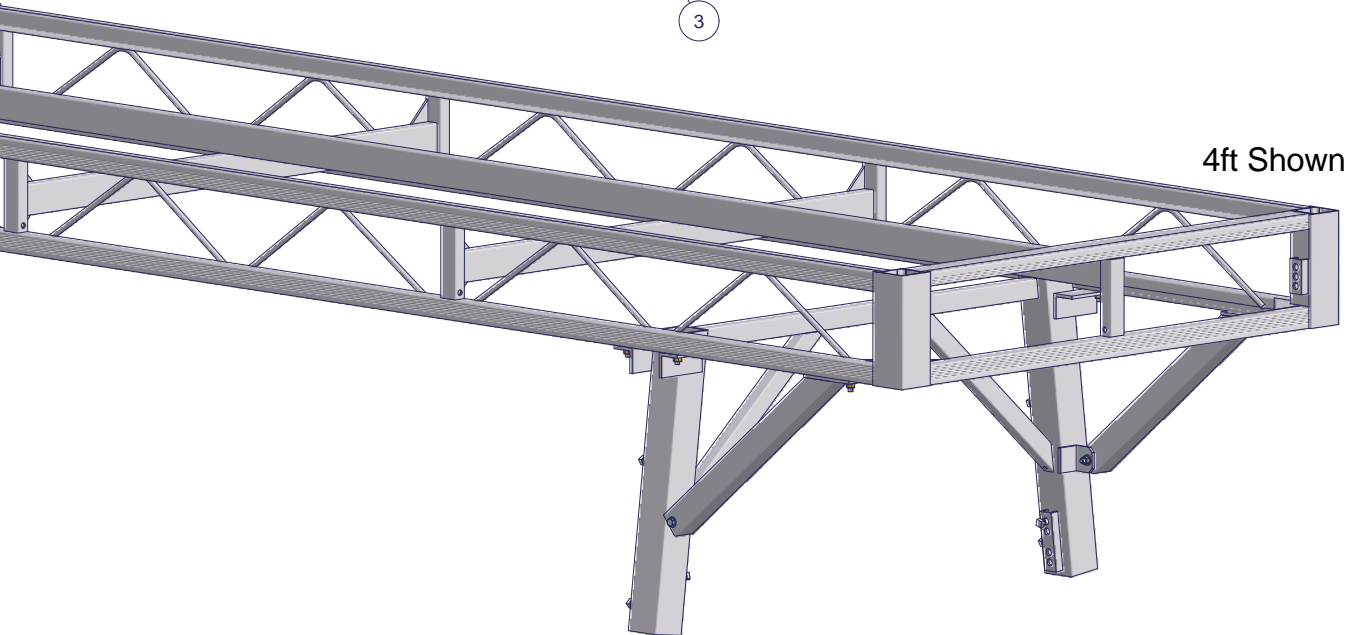

www.shoremaster.com
 Heavy Duty Angled
 Double Leg Pockets
 1014093 - 4ft
 1014094 - 6ft

6ft Shown

Parts List			
ITEM	QTY	PART NUMBER	DESCRIPTION
-	1	1014095	Bolt Bag
1	6	1001958	Bolt Carriage 3/8-16 x 1.25
2	8	1001805	Nut Nyloc 3/8-16
3	2	1002432	Bolt Hex 3/8-16 x 3.0
4	10	1002599	Washer Flat 3/8
5	6	1002558	Set Screw 1/2-13
6	6	1001793	Nut Square 1/2-13
7	2	1003679	Brace
8	1	1014066	6ft Double Leg Pocket
8	1	1014065	4ft Double Leg Pocket

4ft Shown