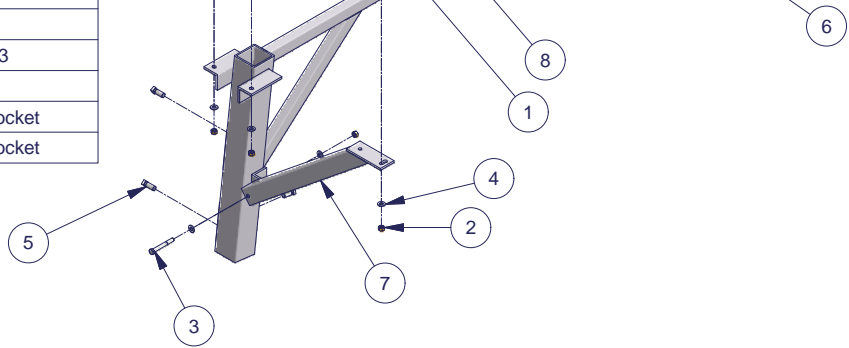

www.shoremaster.com
 Heavy Duty Angled
 Double Leg Pockets
 1014093 - 4ft
 1014094 - 6ft

6ft Shown

Parts List			
ITEM	QTY	PART NUMBER	DESCRIPTION
-	1	1014095	Bolt Bag
1	6	1001958	Bolt Carriage 3/8-16 x 1.25
2	8	1001805	Nut Nyloc 3/8-16
3	2	1002432	Bolt Hex 3/8-16 x 3.0
4	10	1002599	Washer Flat 3/8
5	6	1002558	Set Screw 1/2-13
6	6	1001793	Nut Square 1/2-13
7	2	1003679	Brace
8	1	1014066	6ft Double Leg Pocket
8	1	1014065	4ft Double Leg Pocket

4ft Shown