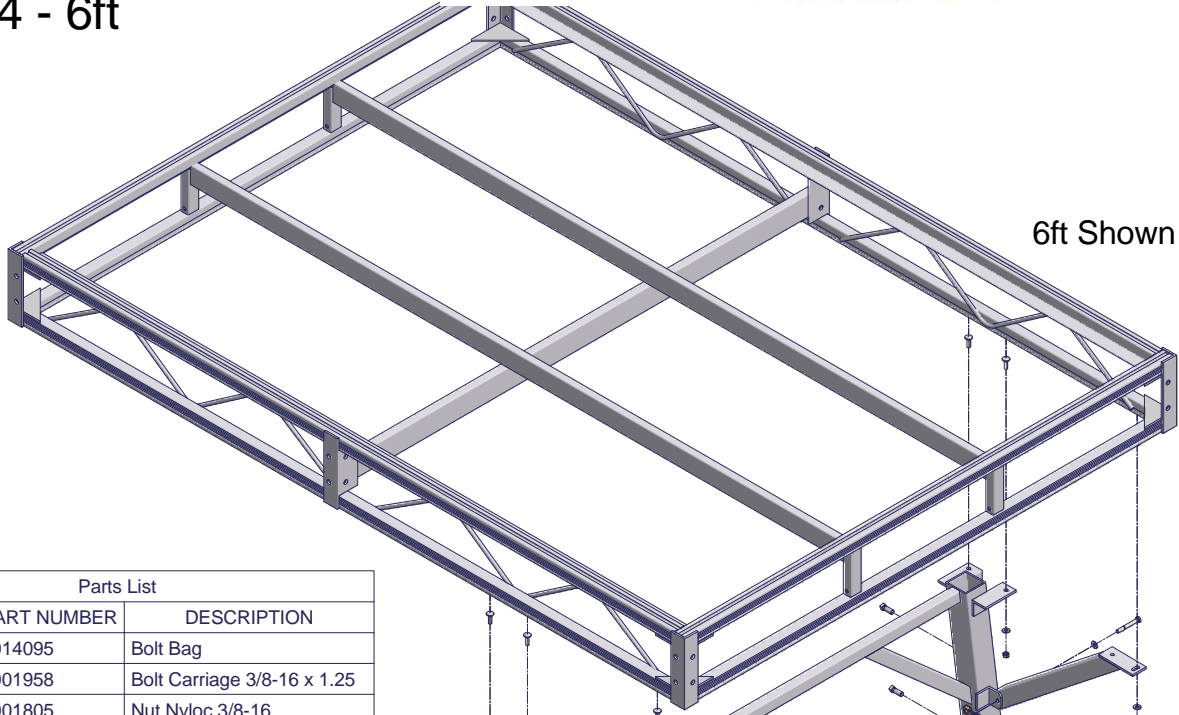

www.shoremaster.com
 Heavy Duty Angled
 Double Leg Pockets
 1014093 - 4ft
 1014094 - 6ft

6ft Shown

Parts List			
ITEM	QTY	PART NUMBER	DESCRIPTION
-	1	1014095	Bolt Bag
1	6	1001958	Bolt Carriage 3/8-16 x 1.25
2	8	1001805	Nut Nyloc 3/8-16
3	2	1002432	Bolt Hex 3/8-16 x 3.0
4	10	1002599	Washer Flat 3/8
5	6	1002558	Set Screw 1/2-13
6	6	1001793	Nut Square 1/2-13
7	2	1003679	Brace
8	1	1014066	6ft Double Leg Pocket
8	1	1014065	4ft Double Leg Pocket

4ft Shown